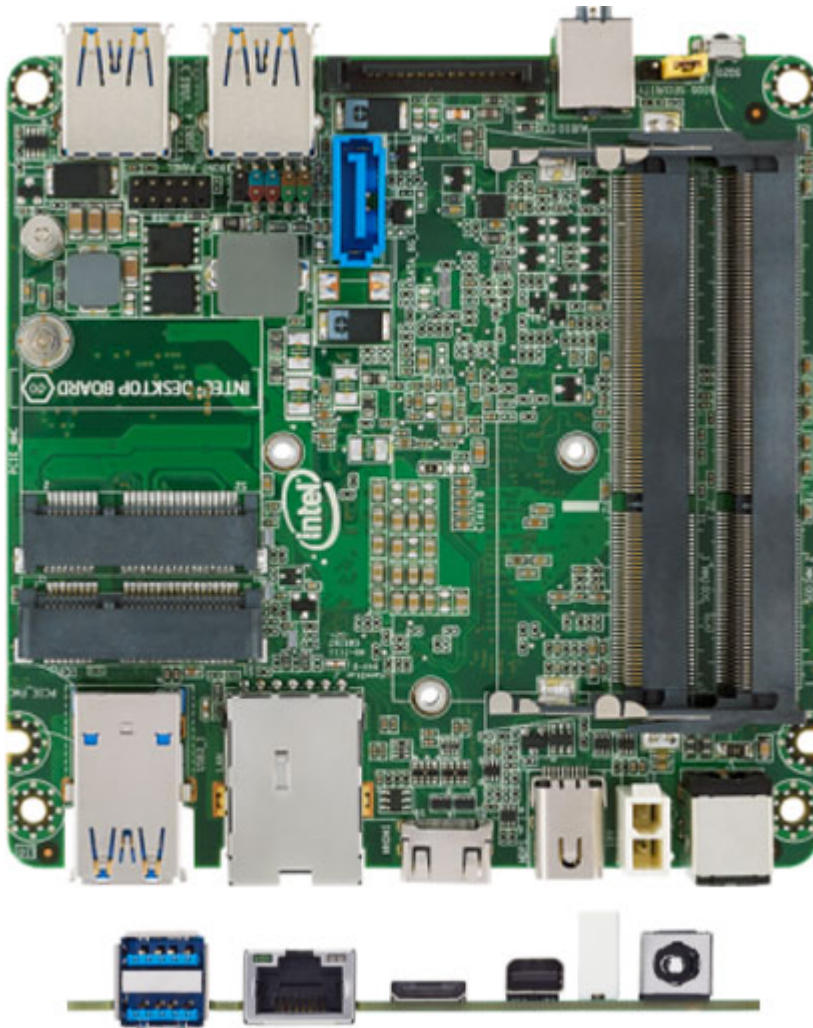

349.00 EUR
incl. 19% VAT, plus [shipping](#)

- Intel Core i5 4250-U
- Intel QM87
- 1x mini HDMI, 1x mini dP !
- 2x Mini-PCIe

Support:  [Specifications](#)

Sleek, shiny, and with a smaller footprint than a wireless modem, the Intel® NUC with the 4th generation Intel® Core™ i5 processor is at home in your living room, your office, or your media center. The D54250WYB SKU of Intel NUC is equipped with Intel® Turbo Boost Technology 2.0, automatically allowing processor cores to safely run faster than the base operating frequency. It also includes Intel® Rapid Start Technology, ensuring you are quickly up and running, and Intel® Smart Connect Technology to keep you up to date at all times.

The Intel NUC comes complete with Intel® HD Graphics 5000 to ensure a brilliant HD experience, Intel® Quick Sync Video for fast video encoding, and DisplayPort 1.2* for driving 4k displays. Couple this with a stereo/mic jack along with four USB 3.0 ports and an infrared sensor for your remote control, and you can create a home entertainment system, a gaming machine, a digital jukebox, or all of the above. You can immerse yourself in movies, TV, or games in 4 inches square without the need for discrete hardware. The Intel NUC: as small as a game controller, as powerful as a jackhammer.

Features :

- Intel QM87
- CPU: Intel Core i5-4250U, 2x 2.60GHz, 3MB Cache, 15W TDP
- RAM: 2x DDR3 SO-DIMM
- Extension: 1x PCIe Mini Card (shared, full-size), 1x PCIe Mini Card (half-size)
- External I/O: 1x Mini HDMI 1.4a, 1x Mini DisplayPort 1.2, 4x USB 3.0, 1x Gb LAN (Intel), 3x Audio
- Internal I/O: 2x USB 2.0, 1x mSATA 6Gb/s (shared)
- Graphics: Intel HD Graphics 5000